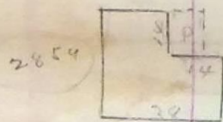

Grant Ave - Continued

Continued
TWENTY-EIGHTH

on page 14

STREET.

PH Perry on
Tropicana 1 story
frames

70. 80+95

15 ft (2853)

59.5 80+120

10 ft (2854)

59.5 79+130

10 ft (2855)

59 78+90

83+91.5 73.5

1 1/2 blocks

Continued from

page 12